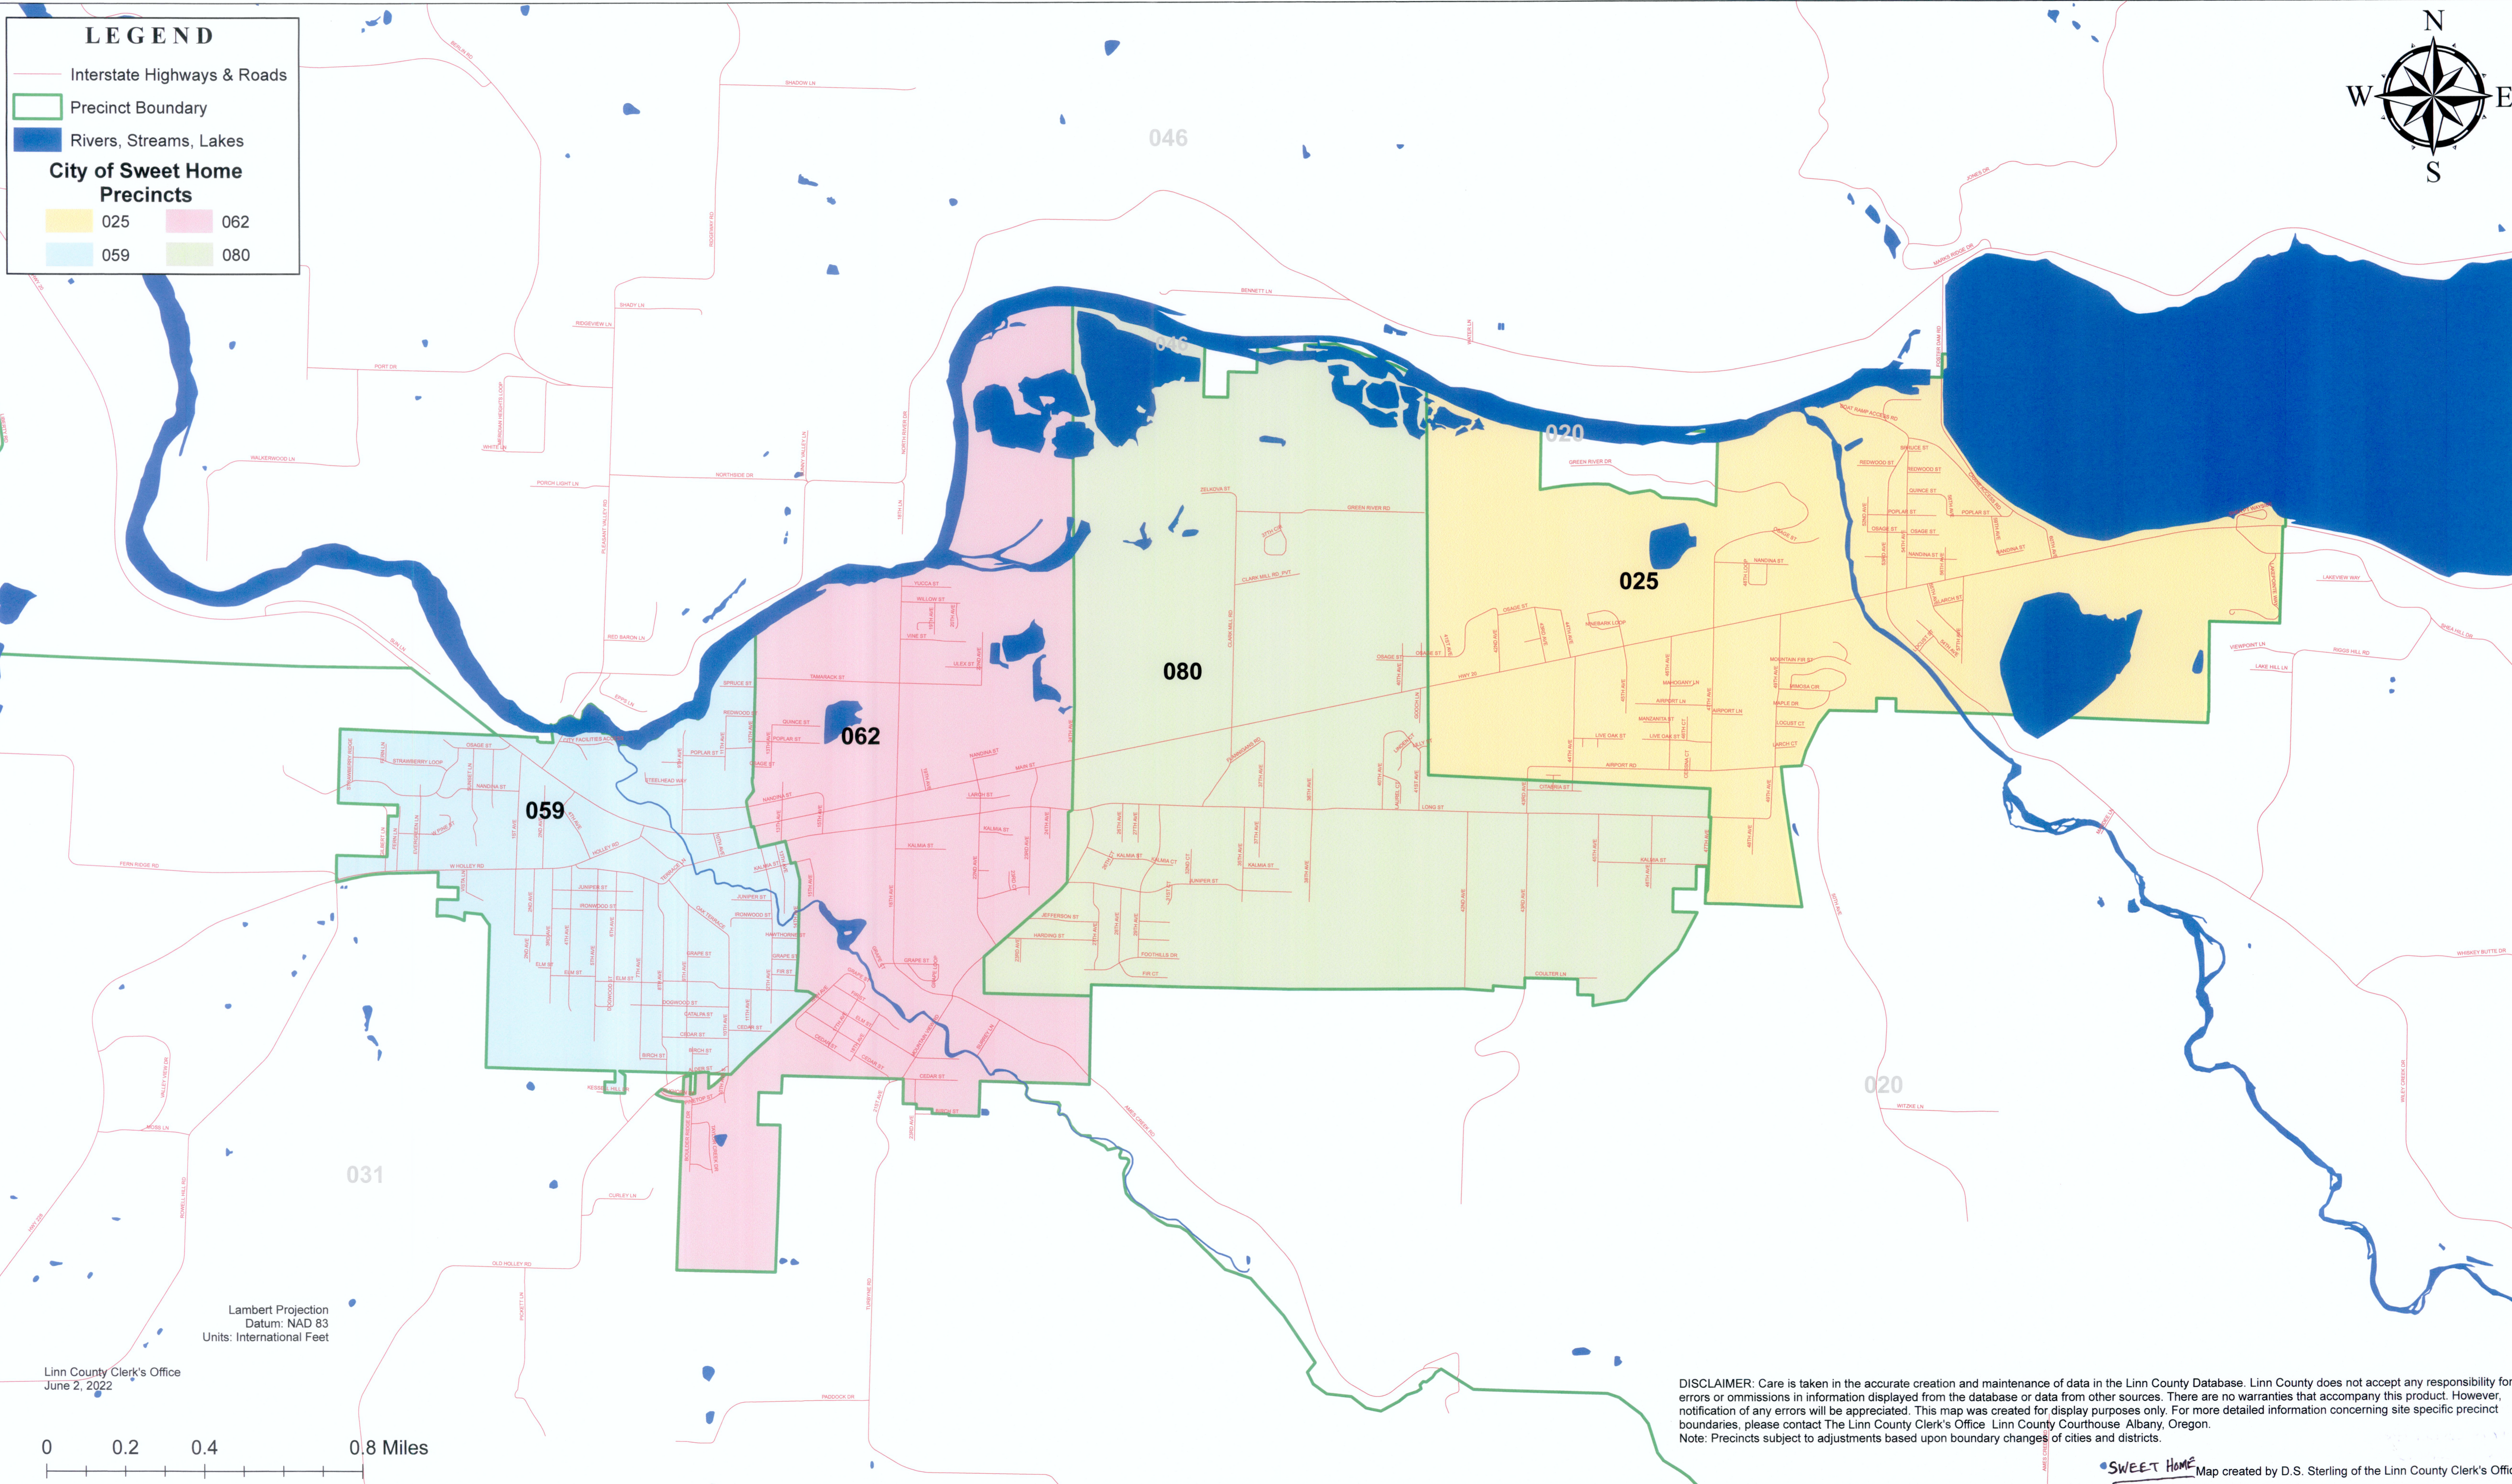

City of Sweet Home Precincts 2022

LEGEND

- Interstate Highways & Roads
- Precinct Boundary
- Rivers, Streams, Lakes

City of Sweet Home Precincts

025	062
059	080

Lambert Projection
Datum: NAD 83
Units: International Feet

Linn County Clerk's Office
June 2, 2022

0 0.2 0.4 0.8 Miles

DISCLAIMER: Care is taken in the accurate creation and maintenance of data in the Linn County Database. Linn County does not accept any responsibility for errors or omissions in information displayed from the database or data from other sources. There are no warranties that accompany this product. However, notification of any errors will be appreciated. This map was created for display purposes only. For more detailed information concerning site specific precinct boundaries, please contact The Linn County Clerk's Office Linn County Courthouse Albany, Oregon.
Note: Precincts subject to adjustments based upon boundary changes of cities and districts.