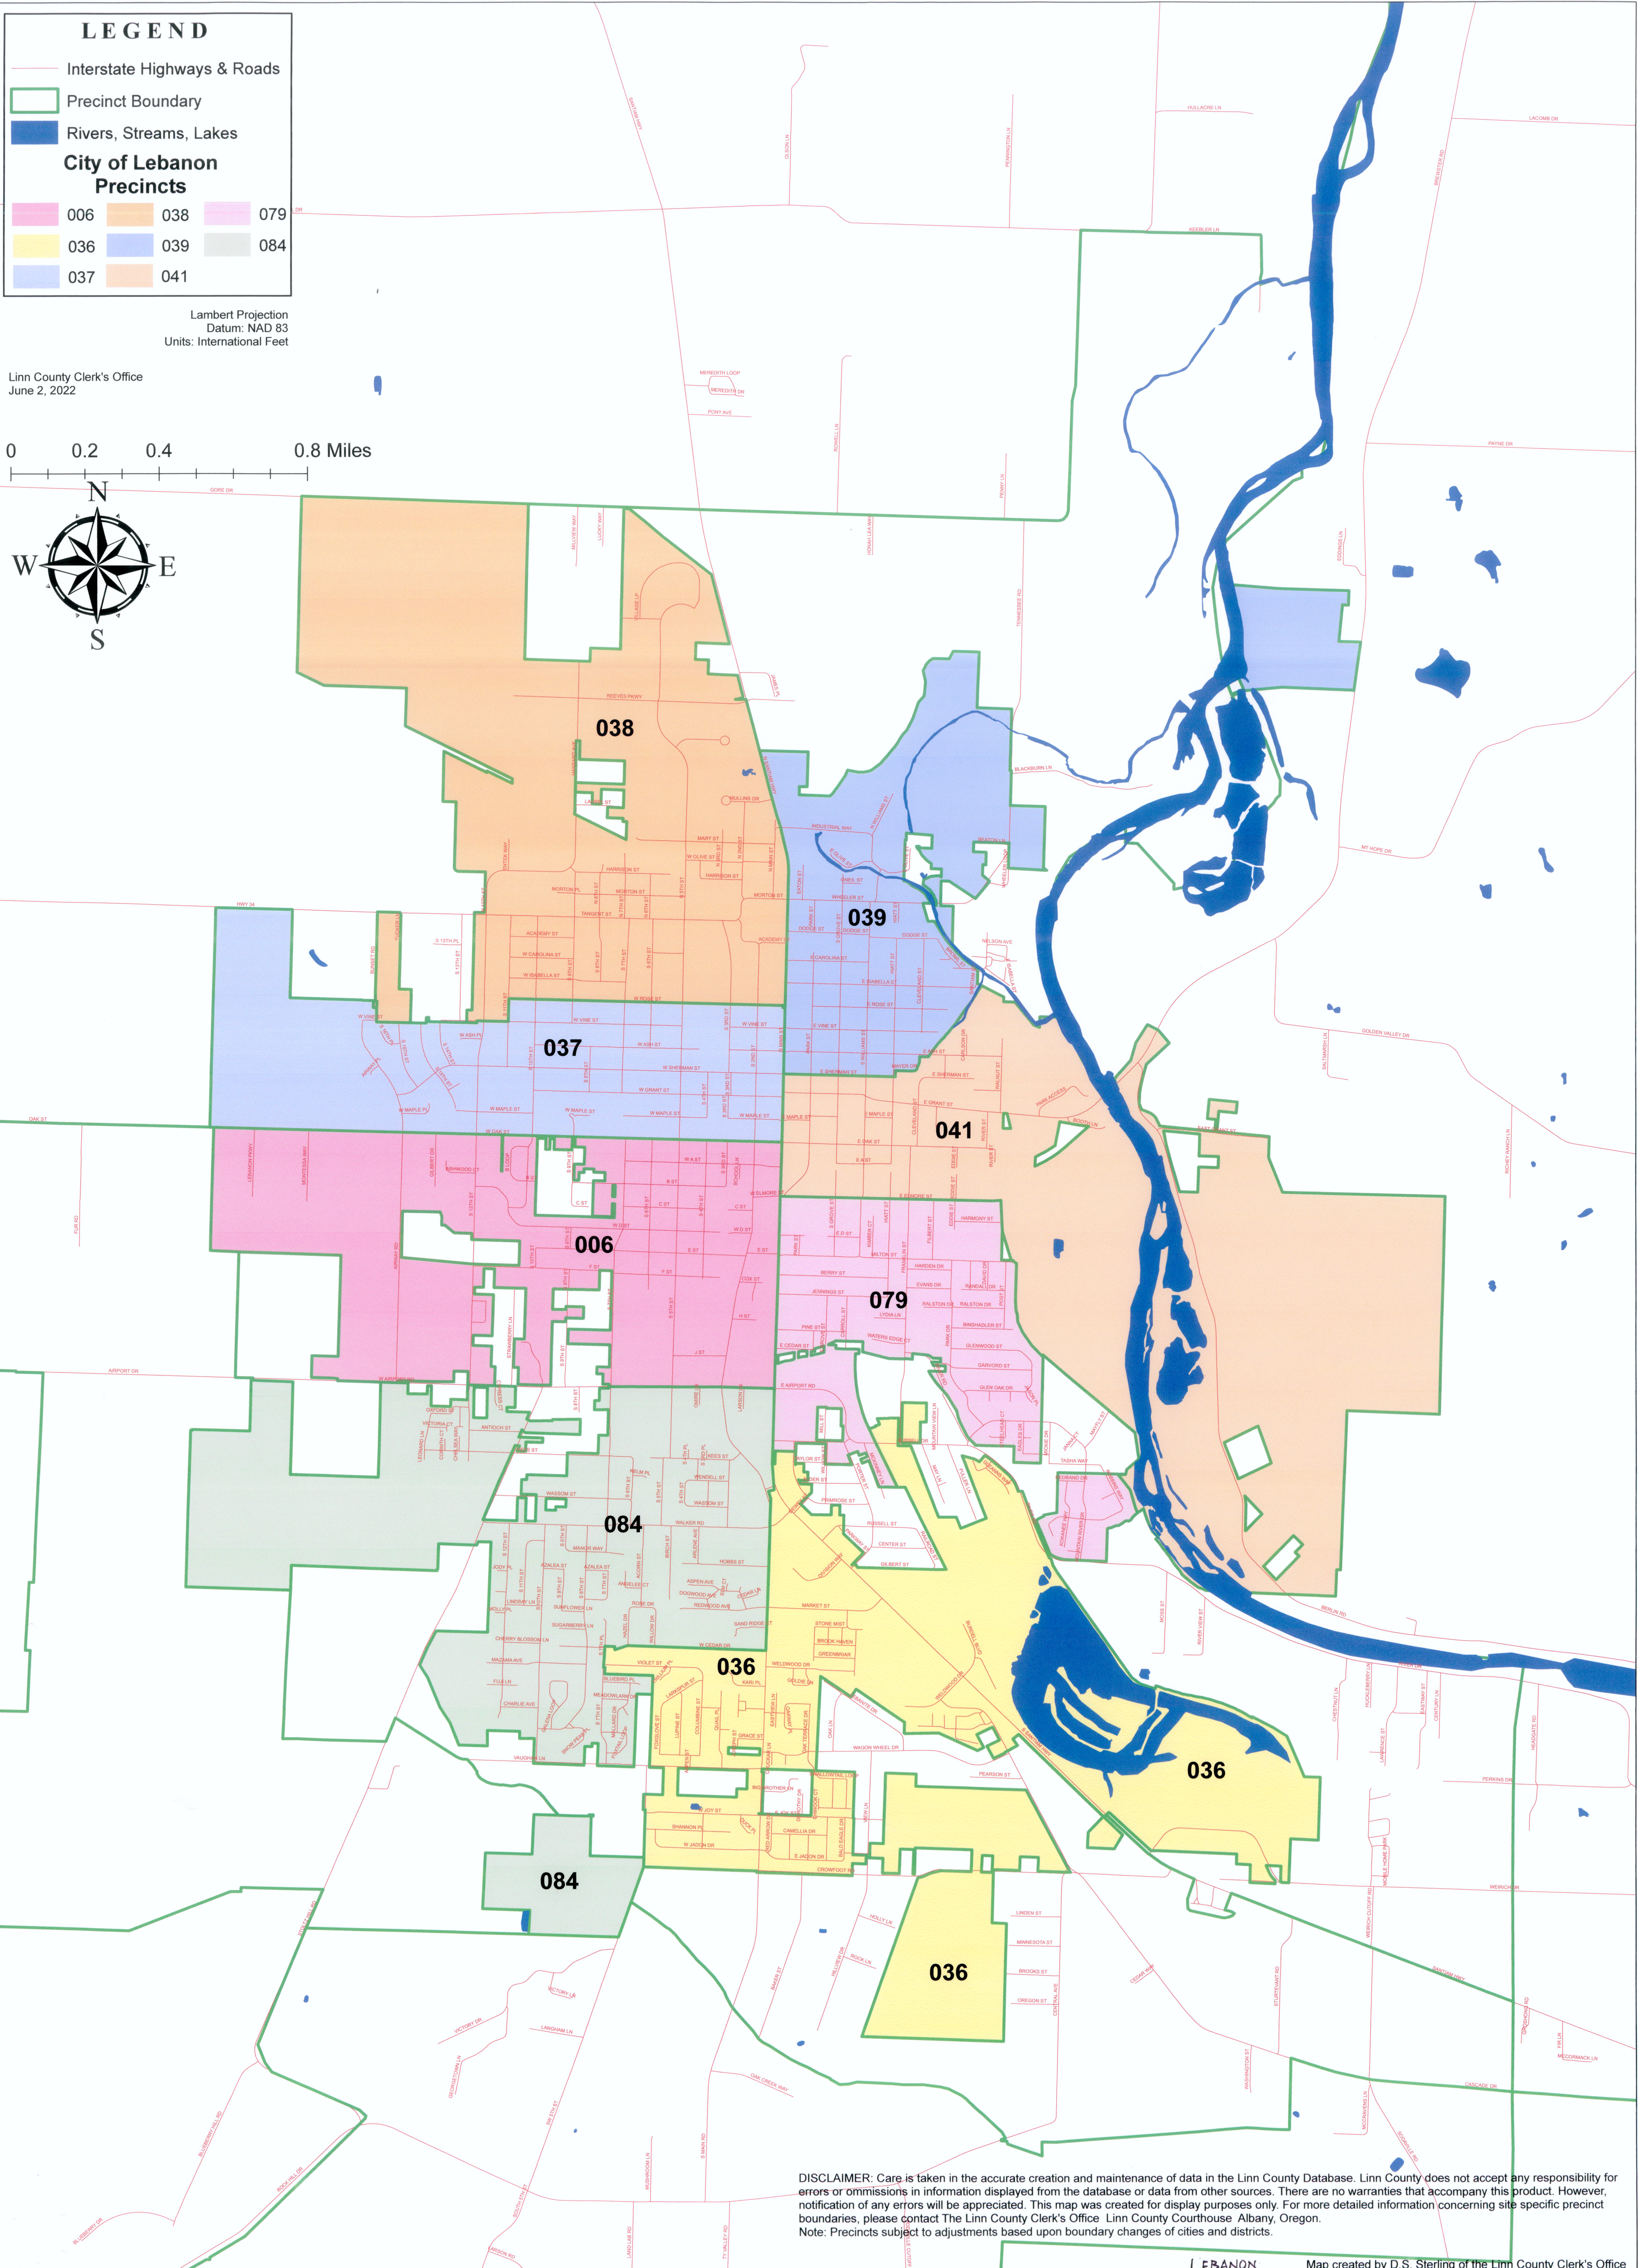

City of Lebanon Precincts 2022

LEGEND

- Interstate Highways & Roads
 - Precinct Boundary
 - Rivers, Streams, Lakes
- City of Lebanon Precincts**
- | | | |
|--|--|--|
| 006 | 038 | 079 |
| 036 | 039 | 084 |
| 037 | 041 | |

Lambert Projection
Datum: NAD 83
Units: International Feet

Linn County Clerk's Office
June 2, 2022

0 0.2 0.4 0.8 Miles

DISCLAIMER: Care is taken in the accurate creation and maintenance of data in the Linn County database. Linn County does not accept any responsibility for errors or omissions in information displayed from the database or data from other sources. There are no warranties that accompany this product. However, notification of any errors will be appreciated. This map was created for display purposes only. For more detailed information concerning site specific precinct boundaries, please contact The Linn County Clerk's Office Linn County Courthouse Albany, Oregon.
Note: Precincts subject to adjustments based upon boundary changes of cities and districts.